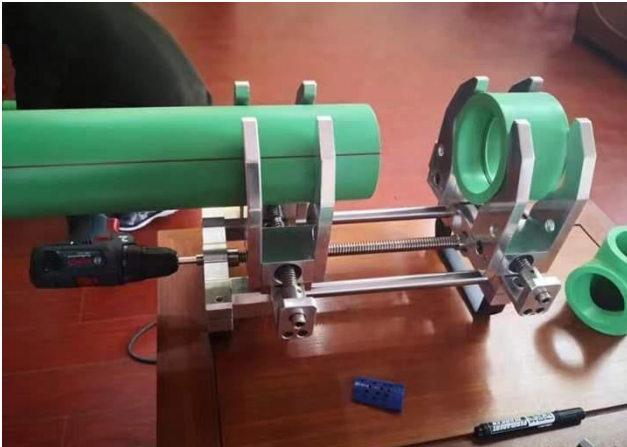

LANDMARK

THERMOPLASTIC
TOOLS & EQUIPMENTS

BAK

ROTHENBERGER

HÜRNER

Semi-Auto butt fusion welding machines used in field connection

Manual butt fusion welding machines used in field connection

EasyWeld

CNC automatic butt

Electrofusion welding machine

Geomembrane Hot Wedge Welder

Cutting Machine

Sheet Rolling Butt Fusion Welding Machine

Sheet Bending Welding Equipment

Socket Welder(digital temperature controller) use in drainage and builing installation

SHS63/20

SHS110/75

PPR Socket Fusion Holder

Pipe Cutter

ROTHENBERGER

Cutting and chamfering tool for right-angled cutting and chamfering (15°), Ø 32 - 160 mm

Hot Air Welding Tools

Semi-automatic welding machine - closes the gap between hand welding tool and automatic welding machine.