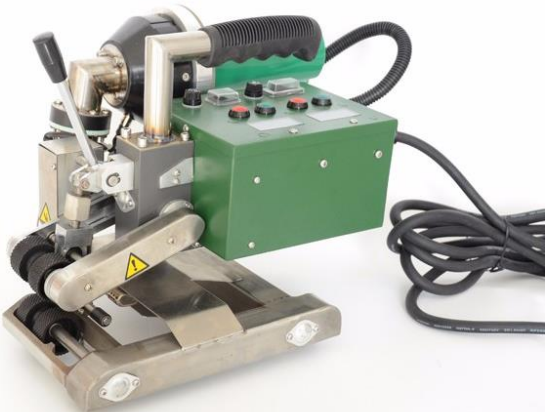

LANDMARK

THERMOPLASTIC
TOOLS & EQUIPMENTS

BAK

ROTHENBERGER

HÜRNER

Semi-Auto butt fusion welding machines used in field connection

Manual butt fusion welding machines used in field connection

EasyWeld

CNC automatic butt

Electrofusion welding machine

Geomembrane Hot Wedge Welder

Cutting Machine

Sheet Rolling Butt Fusion Welding Machine

Sheet Bending Welding Equipment

Socket Welder(digital temperature controller) use in drainage and builing installation

SHS63/20

SHS110/75

PPR Socket Fusion Holder

Pipe Cutter

ROTHENBERGER

Cutting and chamfering tool for right-angled cutting and chamfering (15°), Ø 32 - 160 mm

Hot Air Welding Tools

Semi-automatic welding machine - closes the gap between hand welding tool and automatic welding machine.